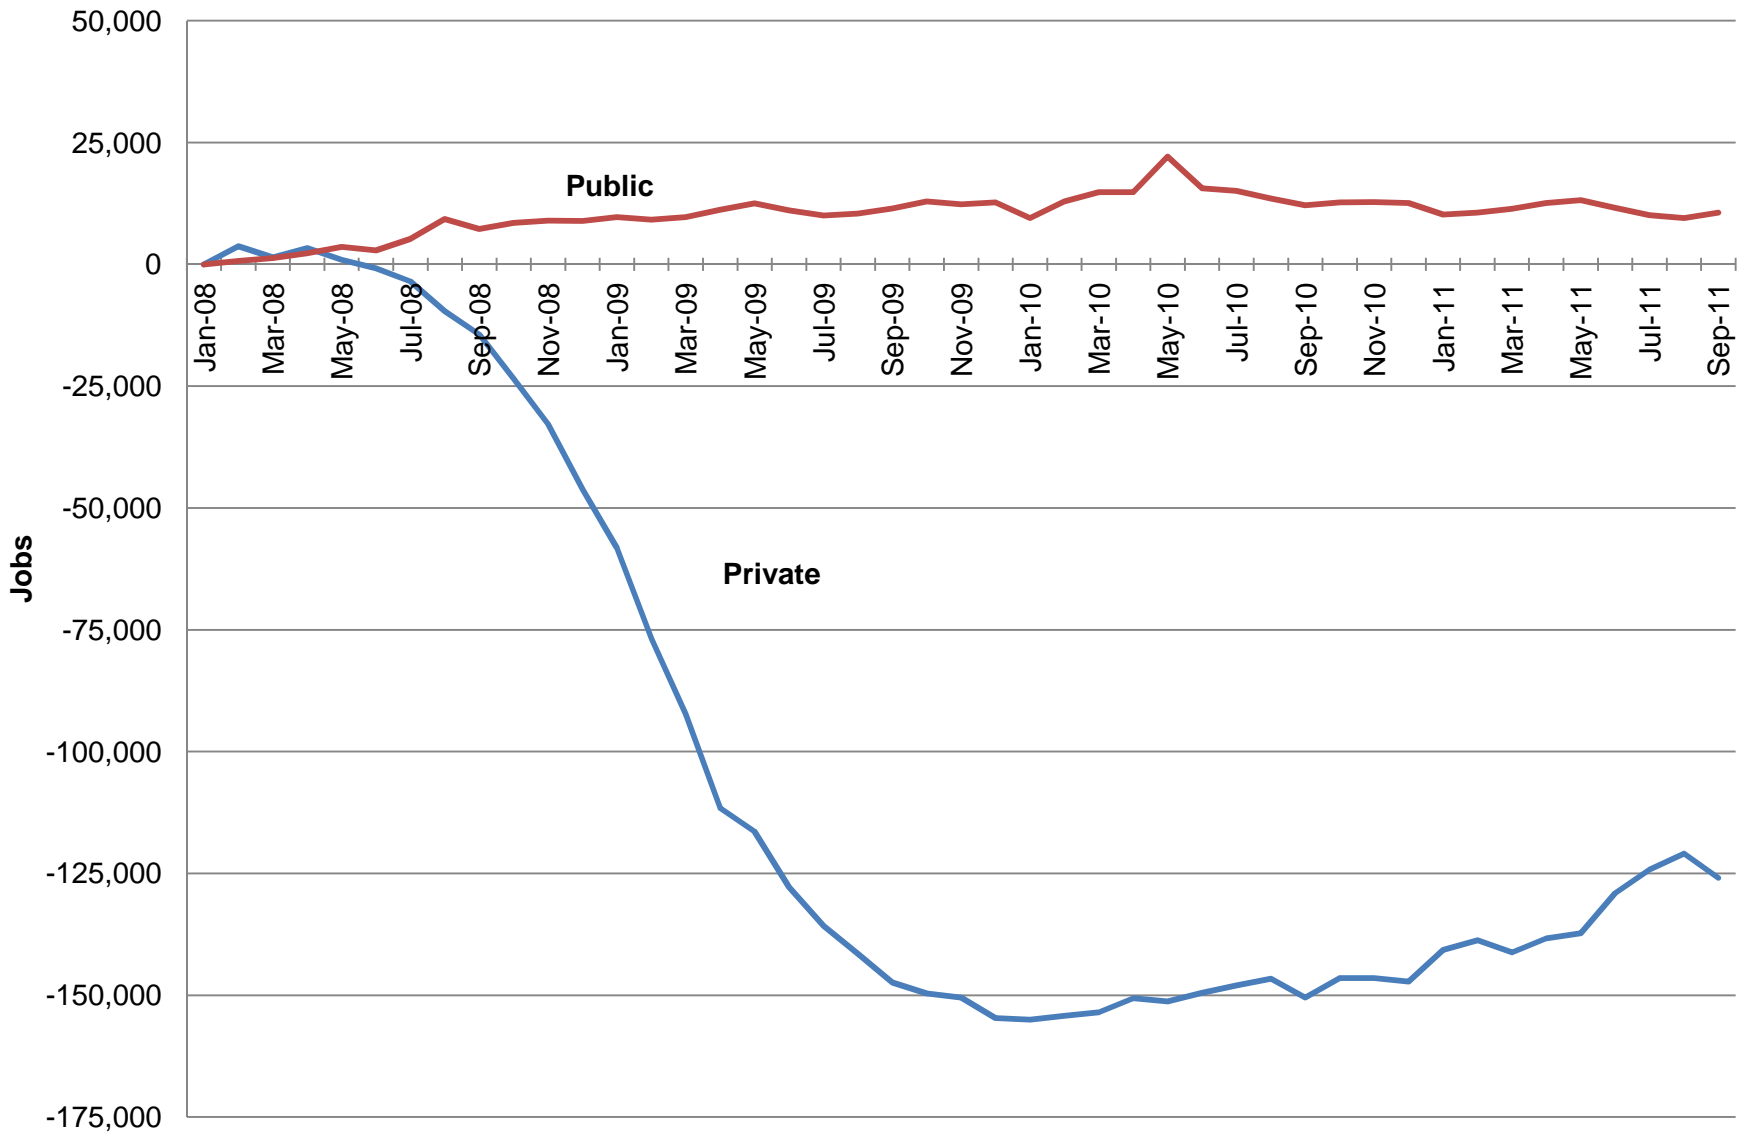

Cumulative Change In Colorado Private and Public Employment, January 2008 through September 2011

Seasonally Adjusted

Source: U.S. Bureau of Labor Statistics, Current Employment Statistics
 Prepared by Legislative Council Staff, November 15, 2011